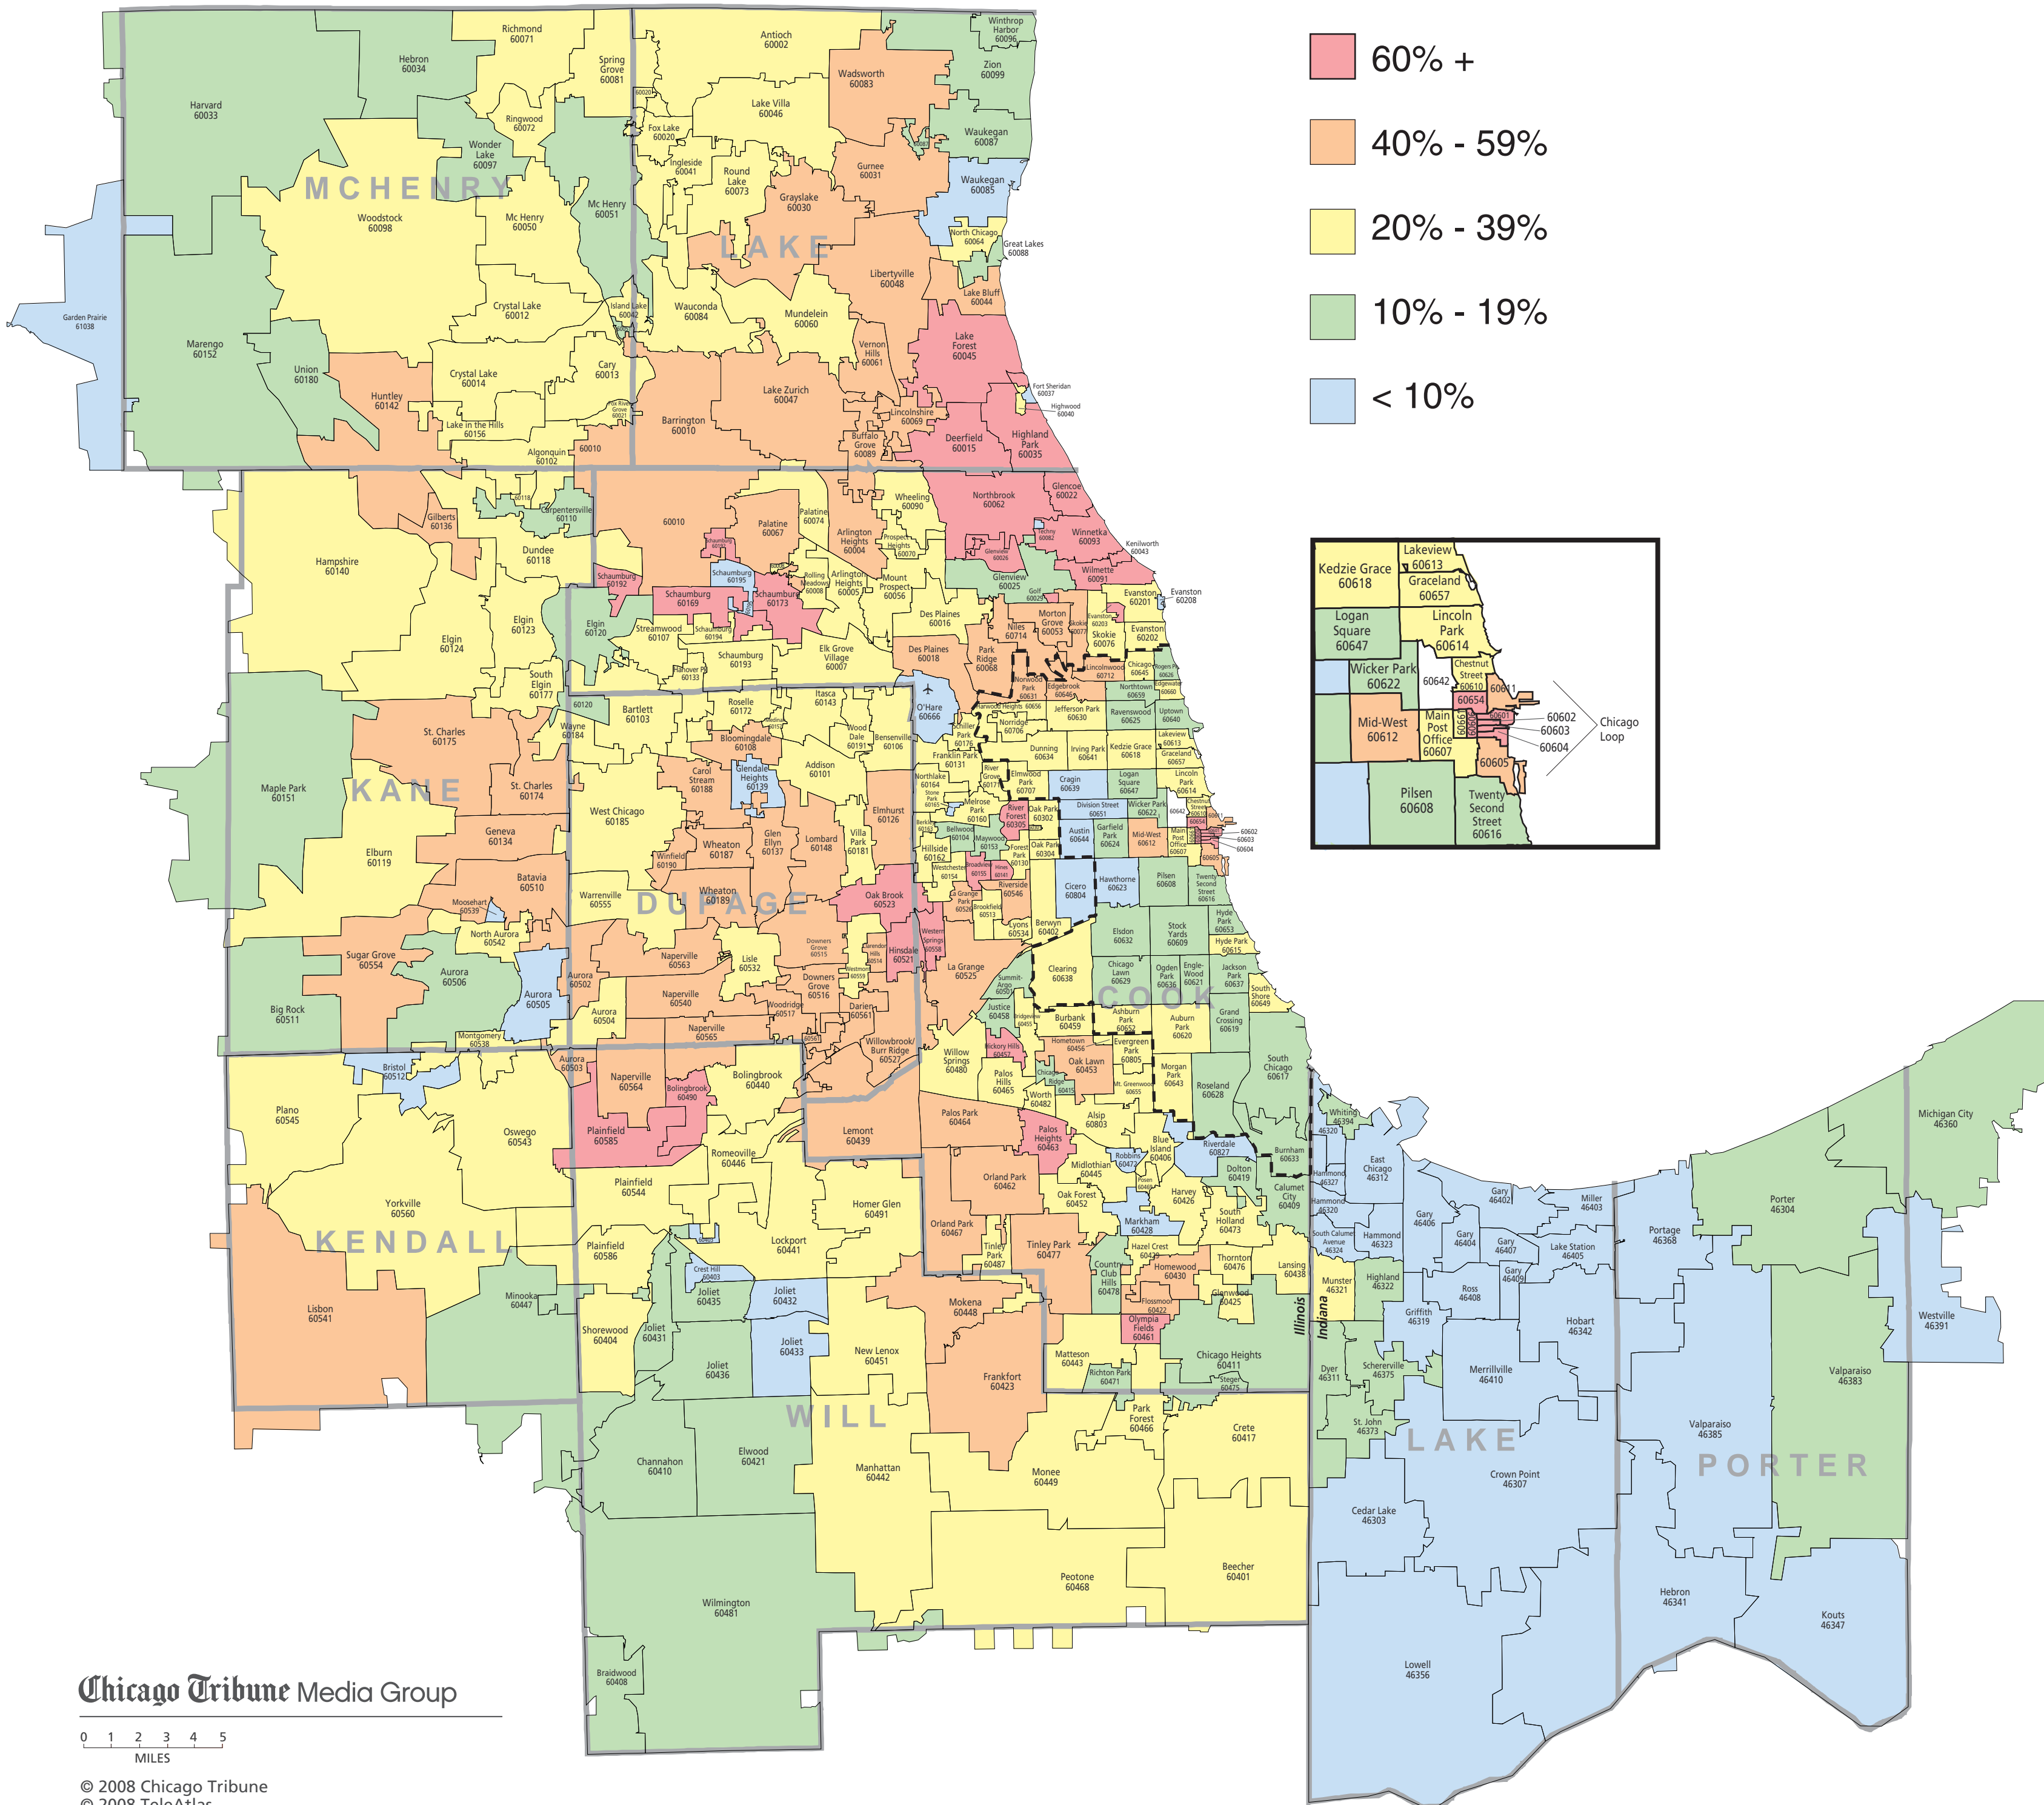

# Chicago Tribune

## Sunday Household Penetration

Chicago Tribune Media Group

0 1 2 3 4 5  
MILES

© 2008 Chicago Tribune  
© 2008 TeleAtlas  
© 2008 MapInfo Corporation  
© 2008 United States Postal Service  
JMK 1008

2007, Claritas Inc.  
Audit Bureau of Circulation Annual Audit, March 2007; Gross Circulation